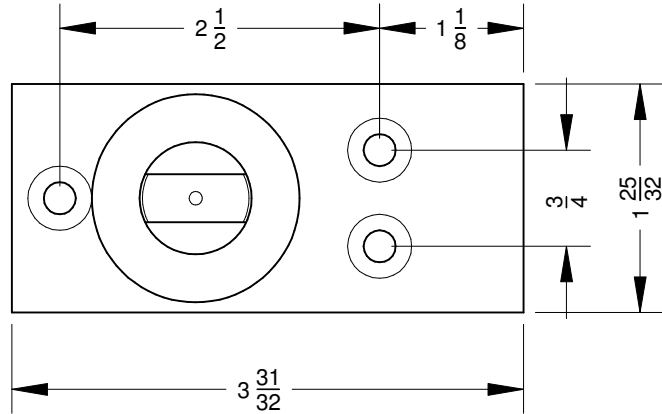

3/8" DOOR CLEARANCE

(A) #355.5 FLOOR PIVOT (400 lbs.)

3/4" DOOR CLEARANCE

(B) #7471K FLOOR PIVOT (THRESHOLD OR INCREASED CLEARANCE) (440 lbs.)

P.O. BOX 5431
MARTINSVILLE, VA 24115
PHONE: 800-368-3011
FAX: 276-956-3020

DETAIL - BOTTOM PIVOT
FOR USE W/ CORNER PATCH FITTING

DETAIL
55