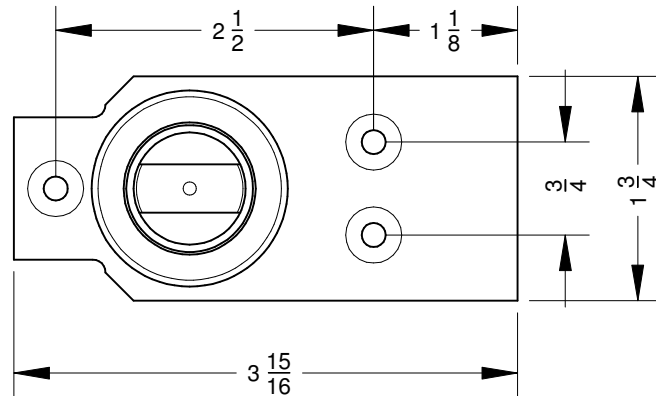

3/8" DOOR CLEARANCE

(A) #355.5 FLOOR PIVOT (400 lbs.)

3/4" DOOR CLEARANCE

(B) #7471K FLOOR PIVOT (THRESHOLD OR INCREASED CLEARANCE) (440 lbs.)

P.O. BOX 5431
MARTINSVILLE, VA 24115
PHONE: 800-368-3011
FAX: 276-956-3020

DETAIL - BOTTOM PIVOT
FOR USE W/ CORNER PATCH FITTING

DETAIL
55