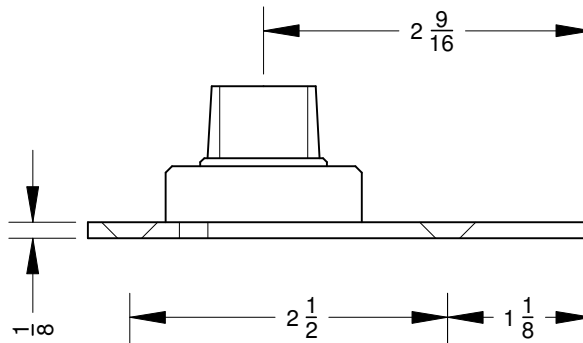

3/8" DOOR CLEARANCE

(A) #355.5 FLOOR PIVOT (400 lbs.)

3/4" DOOR CLEARANCE

(B) #7471K FLOOR PIVOT (THRESHOLD OR INCREASED CLEARANCE) (440 lbs.)

P.O. BOX 5431
MARTINSVILLE, VA 24115
PHONE: 800-368-3011
FAX: 276-956-3020

DETAIL - BOTTOM PIVOT
FOR USE W/ CORNER PATCH FITTING

DETAIL
55