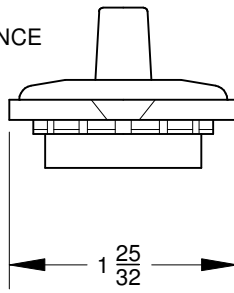

3/8" DOOR CLEARANCE

(A) #355.5 FLOOR PIVOT (400 lbs.)

3/4" DOOR CLEARANCE

(B) #7471K FLOOR PIVOT (THRESHOLD OR INCREASED CLEARANCE) (440 lbs.)

P.O. BOX 5431
MARTINSVILLE, VA 24115
PHONE: 800-368-3011
FAX: 276-956-3020

DETAIL - BOTTOM PIVOT
FOR USE W/ CORNER PATCH FITTING

DETAIL
55