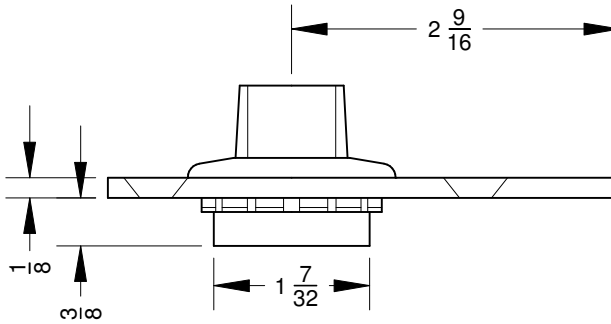

3/8" DOOR CLEARANCE

(A) #355.5 FLOOR PIVOT (400 lbs.)

3/4" DOOR CLEARANCE

(B) #7471K FLOOR PIVOT (THRESHOLD OR INCREASED CLEARANCE) (440 lbs.)

P.O. BOX 5431
MARTINSVILLE, VA 24115
PHONE: 800-368-3011
FAX: 276-956-3020

DETAIL - BOTTOM PIVOT
FOR USE W/ CORNER PATCH FITTING

DETAIL
55